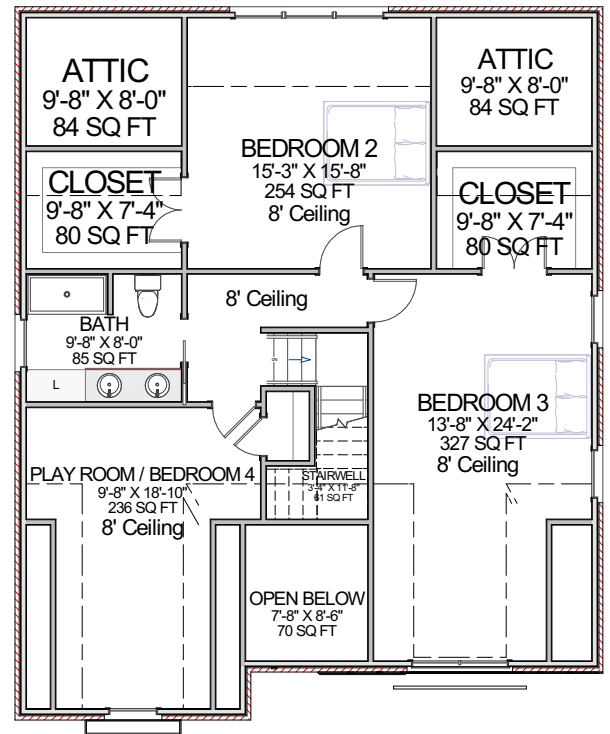

1st Floor

2nd Floor

<b>Bedrooms</b>	<b>3-4</b>
<b>Bathrooms</b>	<b>2.5</b>
<b>Heated Living Space</b>	<b>2,829 SQ.FT.</b>
1st Floor	1,684 SQ.FT.
2nd Floor	1,145 SQ.FT.
<b>Porch &amp; Deck Space</b>	<b>453 SQ.FT.</b>
Front Porch	16 SQ.FT.
Back Deck	437 SQ.FT.