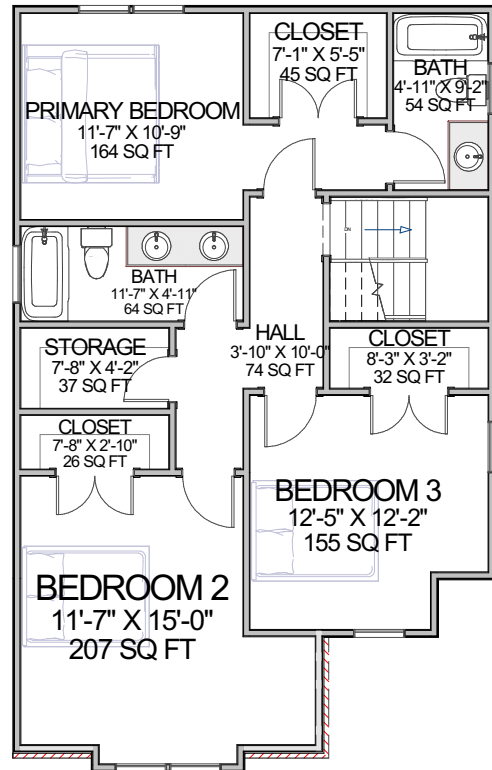

1st Floor

2nd Floor

Bedrooms	3
Bathrooms	2.5
Heated Living Space	1,771 SQ.FT.
1st Floor	914 SQ.FT.
2nd Floor	857 SQ.FT.
Porch & Deck Space	21 SQ.FT.
Front Porch	21 SQ.FT.