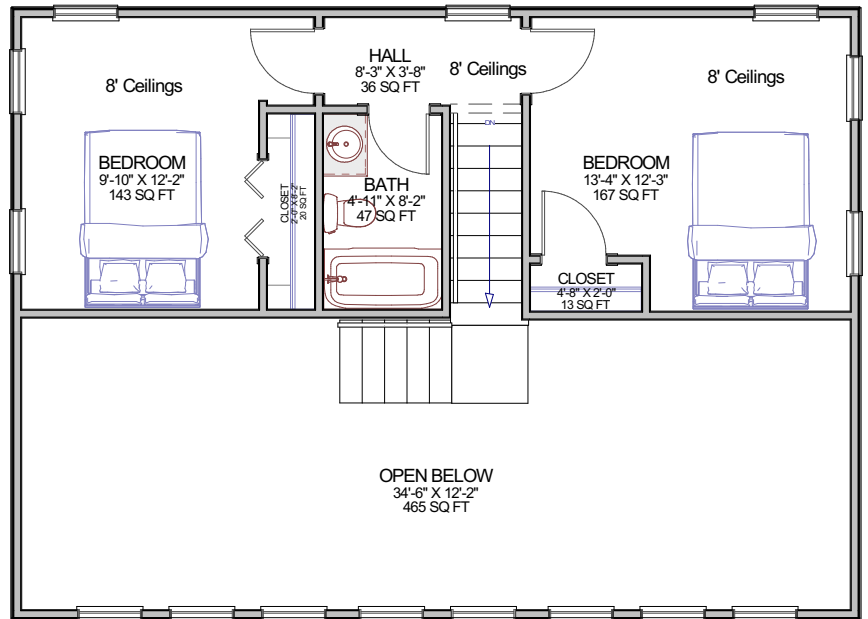

1st Floor

2nd Floor

Bedrooms	3
Bathrooms	3
Heated Living Space	1,316 SQ.FT.
1st Floor	891 SQ.FT.
2nd Floor	425 SQ.FT.
Porch & Deck Space	260 SQ.FT.
Front Porch	50 SQ.FT.
Back Deck	210 SQ.FT.